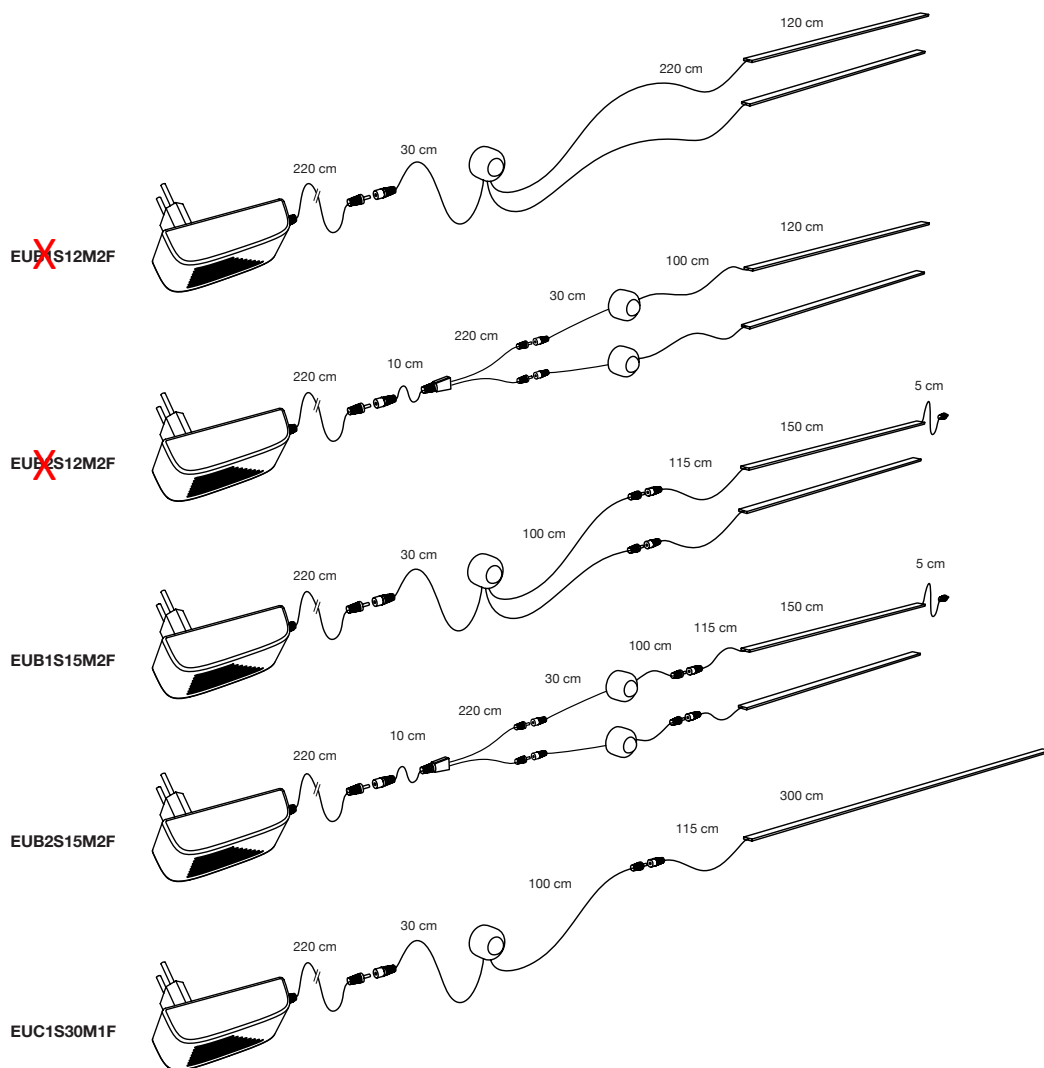

mylight.me
light when you need it

Kit Matrix EU

mylight.me

light when **you** need it

Kit specifications

Kit	EU B1S12M2F	EU B2S12M2F	EU B1S15M2F	EU B2S15M2F	EU C1S30M1F
mylight kit sensor 1 feature	•		•		•
mylight kit 2x sensor 1 feature		•		•	
Strip 1.2 meter IP65 (2 pcs)	•	•			
Strip 1.5 meter IP65 (2 pcs)			•	•	
Strip 3.0 meter IP65 (1 pcs)					•
Power supply 1A	•	•	•	•	•
2 pcs wire mounting brackets		•	•	•	•